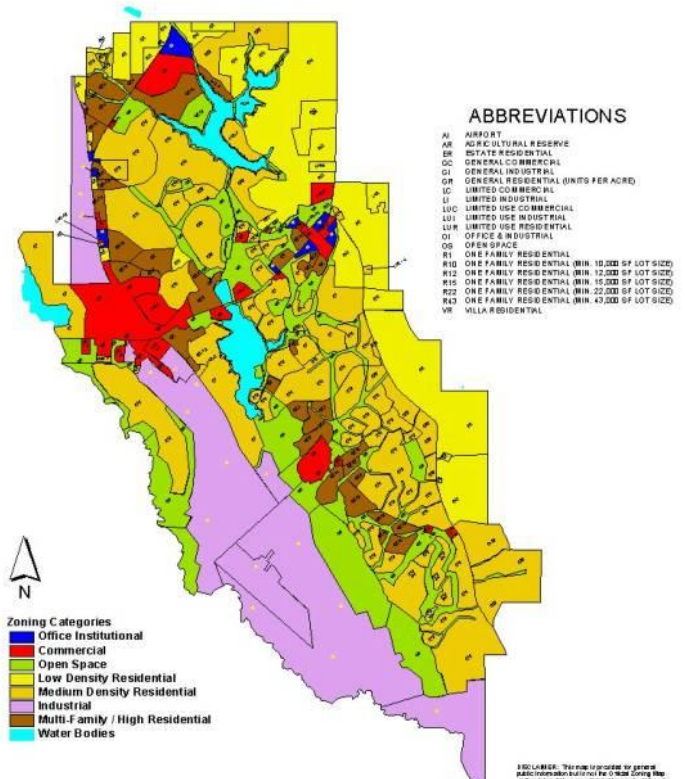

# Eco-Choices in Leopold County

# Leopold County

ecoCHOICES

You are all part of a watershed...

Created by EA, 2/7/08

UTM Zone 18N, NAD 83

...and airshed.

# Five Towns

- Moose City
- Rabbit
- Hawk
- View
- Woods